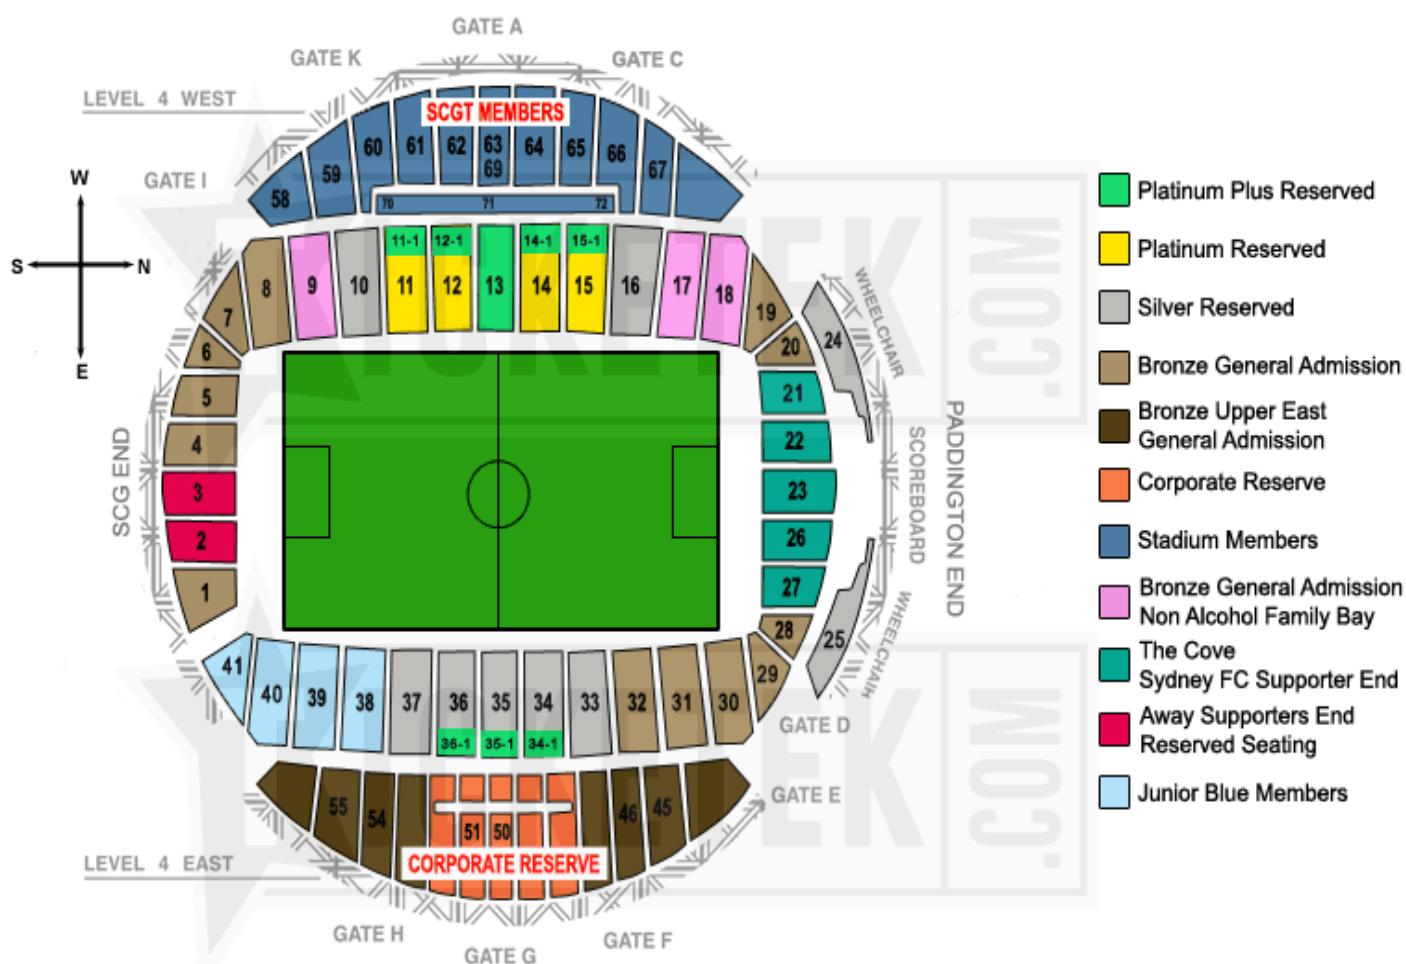

#### Melbourne Victory and Melbourne Heart Matches

#### Match dates:

**Saturday August 7, 2010 – Kick off at 8:00pm**

**Thursday December 23, 2010 – Kick off at 7:00pm**

**Saturday January 15, 2011 – kick off at 7:30pm**